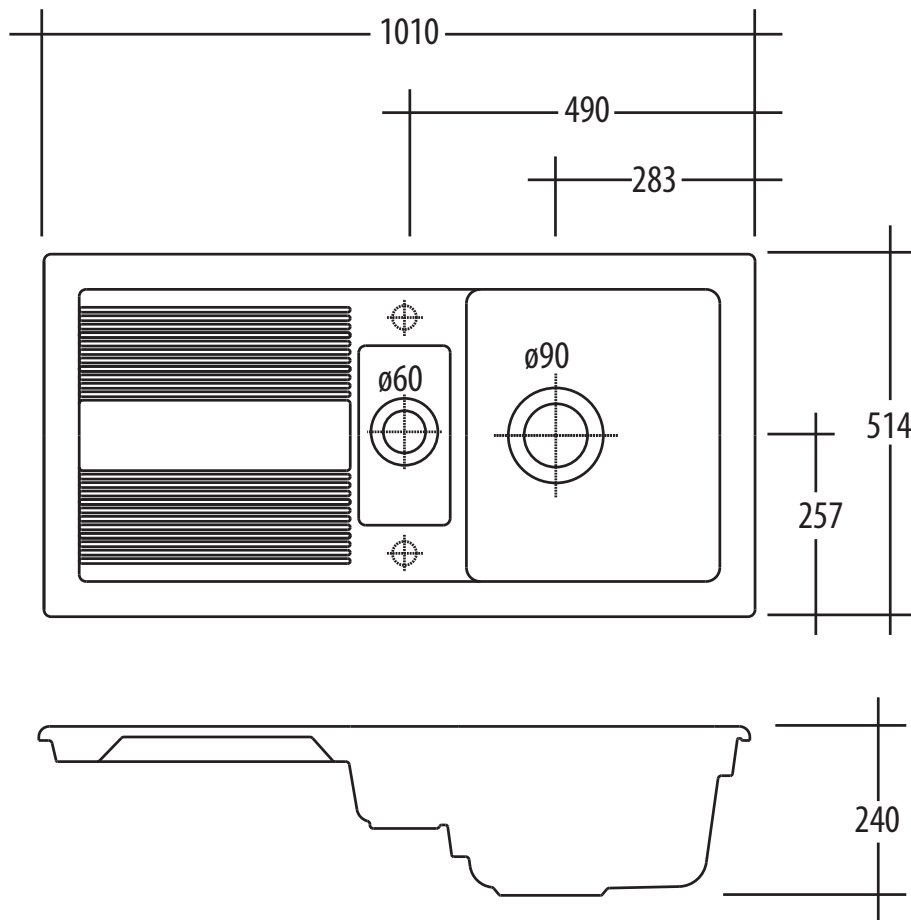

Fireclay Sink

double ribbed

Dimensions (MM)

* DUE TO THE MANUFACTURING PROCESS SINKS MAY HAVE SLIGHT VARIANCES IN SIZE. THESE DIMENSIONS SHOULD BE USED AS A GUIDE ONLY. WE STRONGLY RECOMMEND THE SINK BE ON SITE WHEN CABINETS OR BENCH TOPS ARE BEING PREPARED FOR THE SINK.

Volume Litres: 28