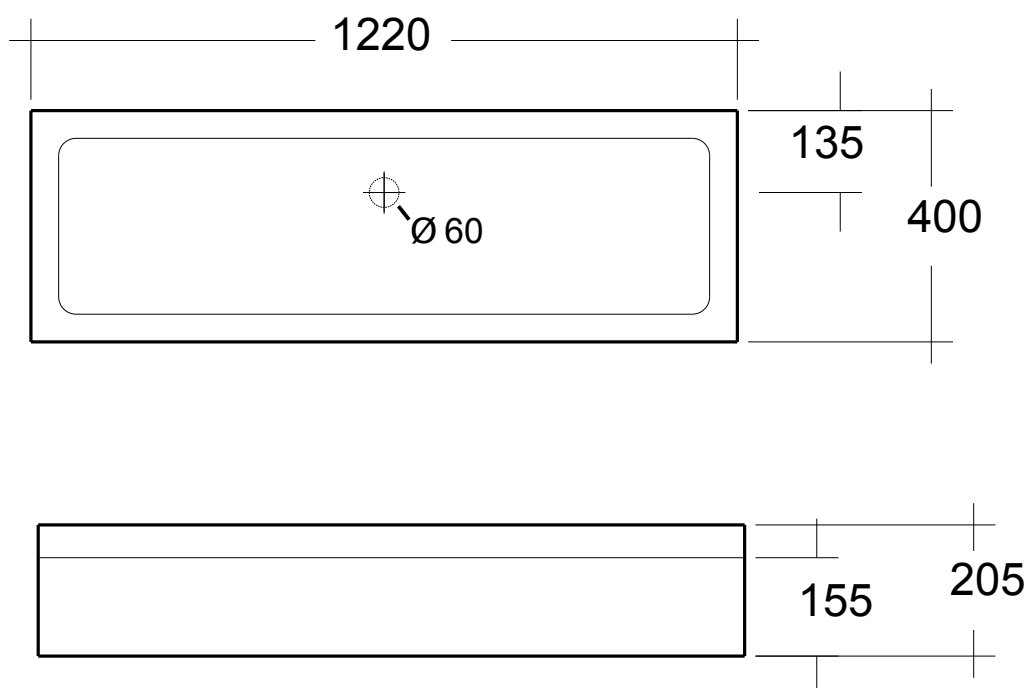

Laundry Tub

Ceramic Trough

Dimensions (MM)

* DUE TO THE MANUFACTURING PROCESS SINKS MAY HAVE SLIGHT VARIANCES IN SIZE. THESE DIMENSIONS SHOULD BE USED AS A GUIDE ONLY. WE STRONGLY RECOMMEND THE SINK BE ON SITE WHEN CABINETS OR BENCH TOPS ARE BEING PREPARED FOR THE SINK.

Volume Litres: 55