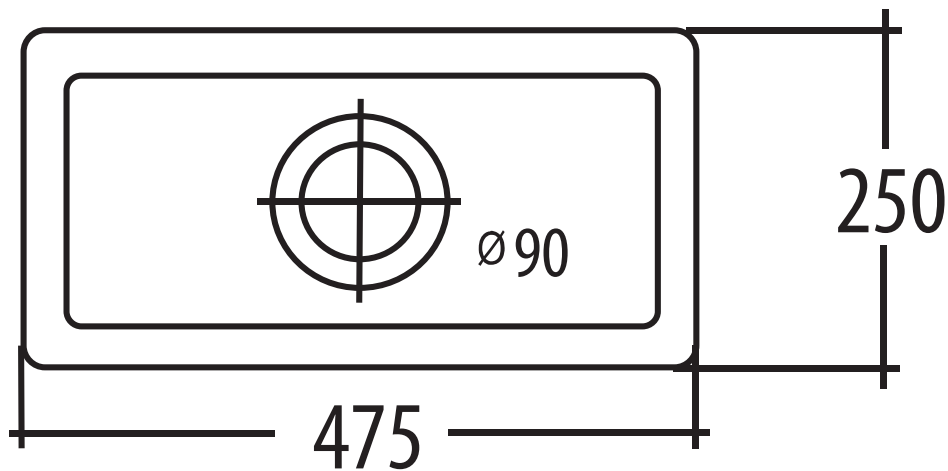

Sink Undermount

Ceramic Side Bowl

Dimensions (MM)

* DUE TO THE MANUFACTURING PROCESS SINKS MAY HAVE SLIGHT VARIANCES IN SIZE. THESE DIMENSIONS SHOULD BE USED AS A GUIDE ONLY. WE STRONGLY RECOMMEND THE SINK BE ON SITE WHEN CABINETS OR BENCH TOPS ARE BEING PREPARED FOR THE SINK.