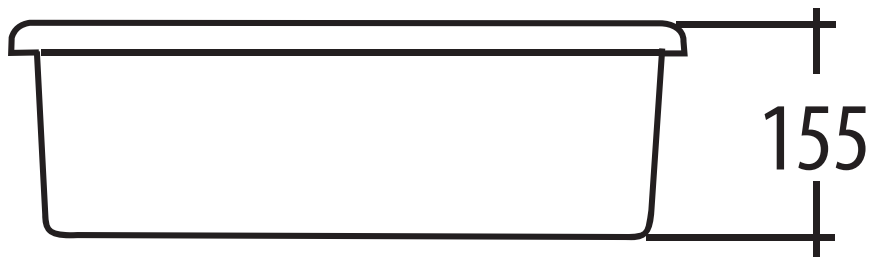

Sink Undermount

Ceramic Side Bowl

Dimensions (MM)

* DUE TO THE MANUFACTURING PROCESS SINKS MAY HAVE SLIGHT VARIANCES IN SIZE. THESE DIMENSIONS SHOULD BE USED AS A GUIDE ONLY. WE STRONGLY RECOMMEND THE SINK BE ON SITE WHEN CABINETS OR BENCH TOPS ARE BEING PREPARED FOR THE SINK.