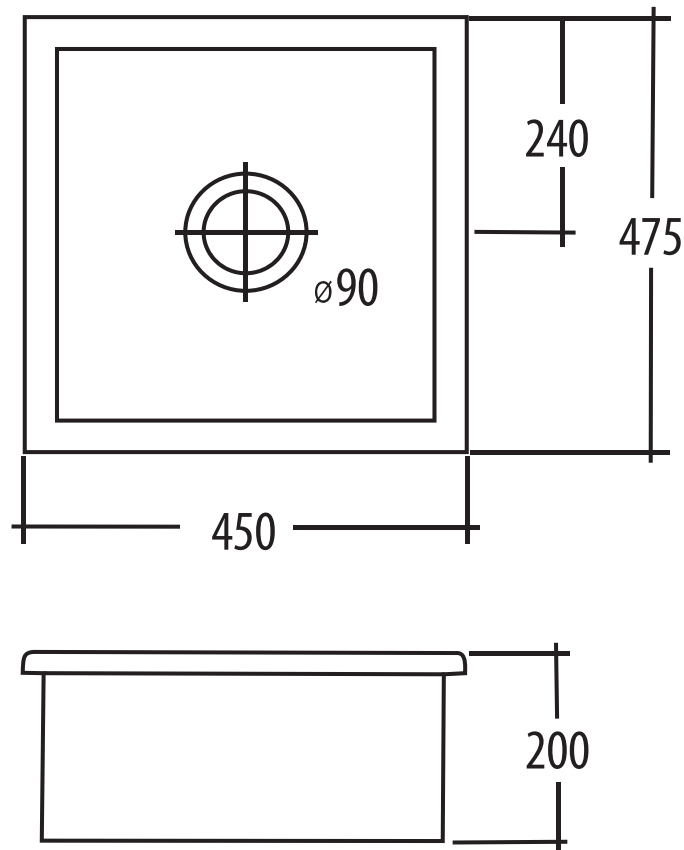

Undermount Sink

Fireclay/Ceramic

Dimensions (MM)

* DUE TO THE MANUFACTURING PROCESS SINKS MAY HAVE SLIGHT VARIANCES IN SIZE. THESE DIMENSIONS SHOULD BE USED AS A GUIDE ONLY. WE STRONGLY RECOMMEND THE SINK BE ON SITE WHEN CABINETS OR BENCH TOPS ARE BEING PREPARED FOR THE SINK.